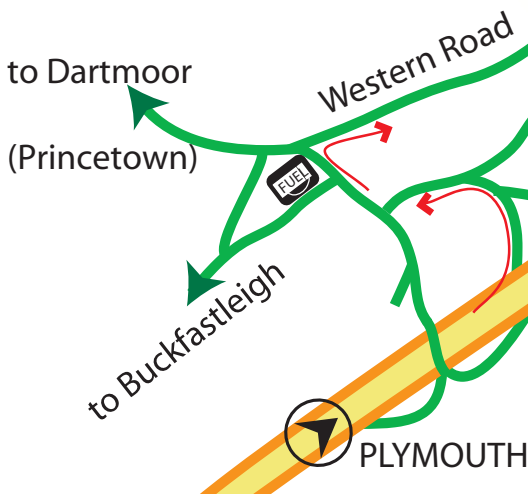

Finding Marketing Means

Directions from Plymouth

Turn off A38 at first exit to Ashburton.

After slip road turn right towards Princetown and immediately after passing Petrol Station turn right again.

Continue along this road. After passing Lloyds TSB on your right take the next right turn into St Lawrence Lane.

Follow this to the end and follow the road to the right into Chuley Road.

Turn right after approximately 40m down a lane in-between the wire fence, signposted to Ashburton Hire Centre.

We are located in a large stone building on the right down this lane.

We have a bright red door and you can park in front of the building

Our telephone number is 01364 654485

Directions from Exeter

Turn off A38 at first exit to Ashburton.

Turn right at the T junction, follow this road into Ashburton Town Centre.

After passing Natwest Bank on your right, take the next left into St Lawrence Lane.

Follow this to the end and follow the road to the right into Chuley Road.

Turn right after approximately 40m down a lane in-between the wire fence, signposted to Ashburton Hire Centre.

We are located in a large stone building on the right. We have a bright red door.

You can park in front of the building

Our telephone number is 01364 654485