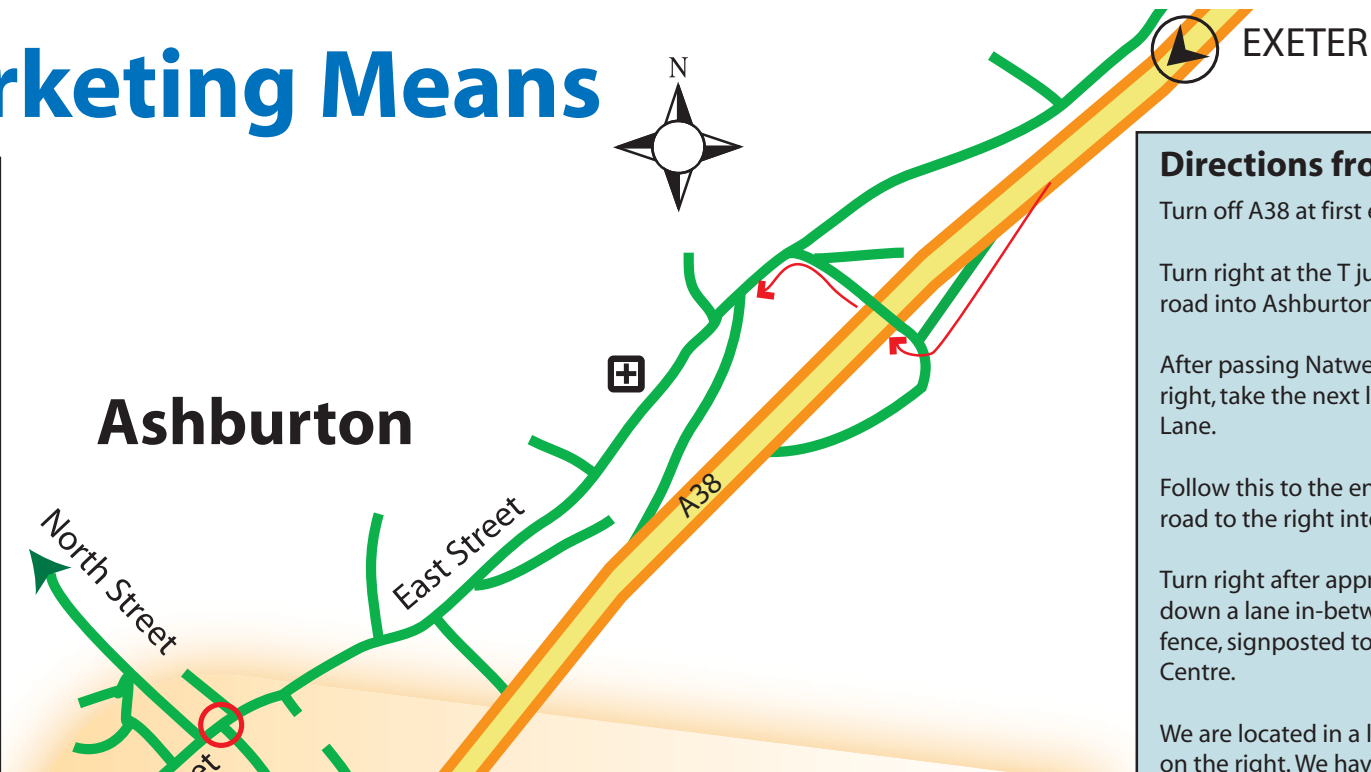

Finding Marketing Means

Directions from Plymouth

Turn off A38 at first exit to Ashburton.

After slip road turn right towards Princetown and immediately after passing Petrol Station turn right again.

Continue along this road. After passing Lloyds TSB on your right take the next right turn into St Lawrence Lane.

Follow this to the end and follow the road to the right into Chuley Road.

Turn right after approximately 40m down a lane in-between the wire fence, signposted to Ashburton Hire Centre.

We are located in a large stone building on the right down this lane.

We have a bright red door and you can park in front of the building

Our telephone number is 01364 654485

Directions from Exeter

Turn off A38 at first exit to Ashburton.

Turn right at the T junction, follow this road into Ashburton Town Centre.

After passing Natwest Bank on your right, take the next left into St Lawrence Lane.

Follow this to the end and follow the road to the right into Chuley Road.

Turn right after approximately 40m down a lane in-between the wire fence, signposted to Ashburton Hire Centre.

We are located in a large stone building on the right. We have a bright red door.

You can park in front of the building

Our telephone number is 01364 654485