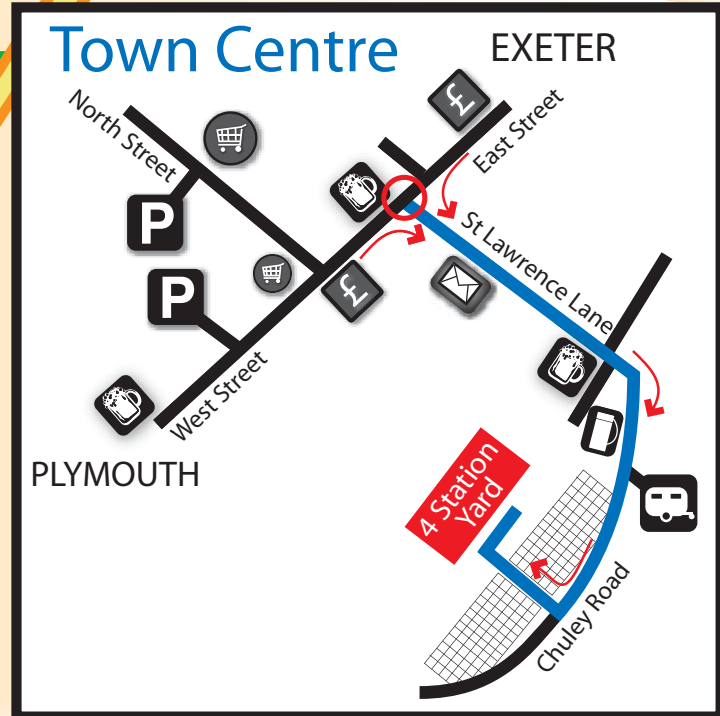

Finding Marketing Means

Directions from Plymouth

Turn off A38 at first exit to Ashburton.

After slip road turn right towards Princetown and immediately after passing Petrol Station turn right again.

Continue along this road. After passing Lloyds TSB on your right take the next right turn into St Lawrence Lane.

Follow this to the end and follow the road to the right into Chuley Road.

Turn right after approximately 40m down a lane in-between the wire fence, signposted to Ashburton Hire Centre.

We are located in a large stone building on the right down this lane.

We have a bright red door and you can park in front of the building

Our telephone number is 01364 654485

Directions from Exeter

Turn off A38 at first exit to Ashburton.

Turn right at the T junction, follow this road into Ashburton Town Centre.

After passing Natwest Bank on your right, take the next left into St Lawrence Lane.

Follow this to the end and follow the road to the right into Chuley Road.

Turn right after approximately 40m down a lane in-between the wire fence, signposted to Ashburton Hire Centre.

We are located in a large stone building on the right. We have a bright red door.

You can park in front of the building

Our telephone number is 01364 654485